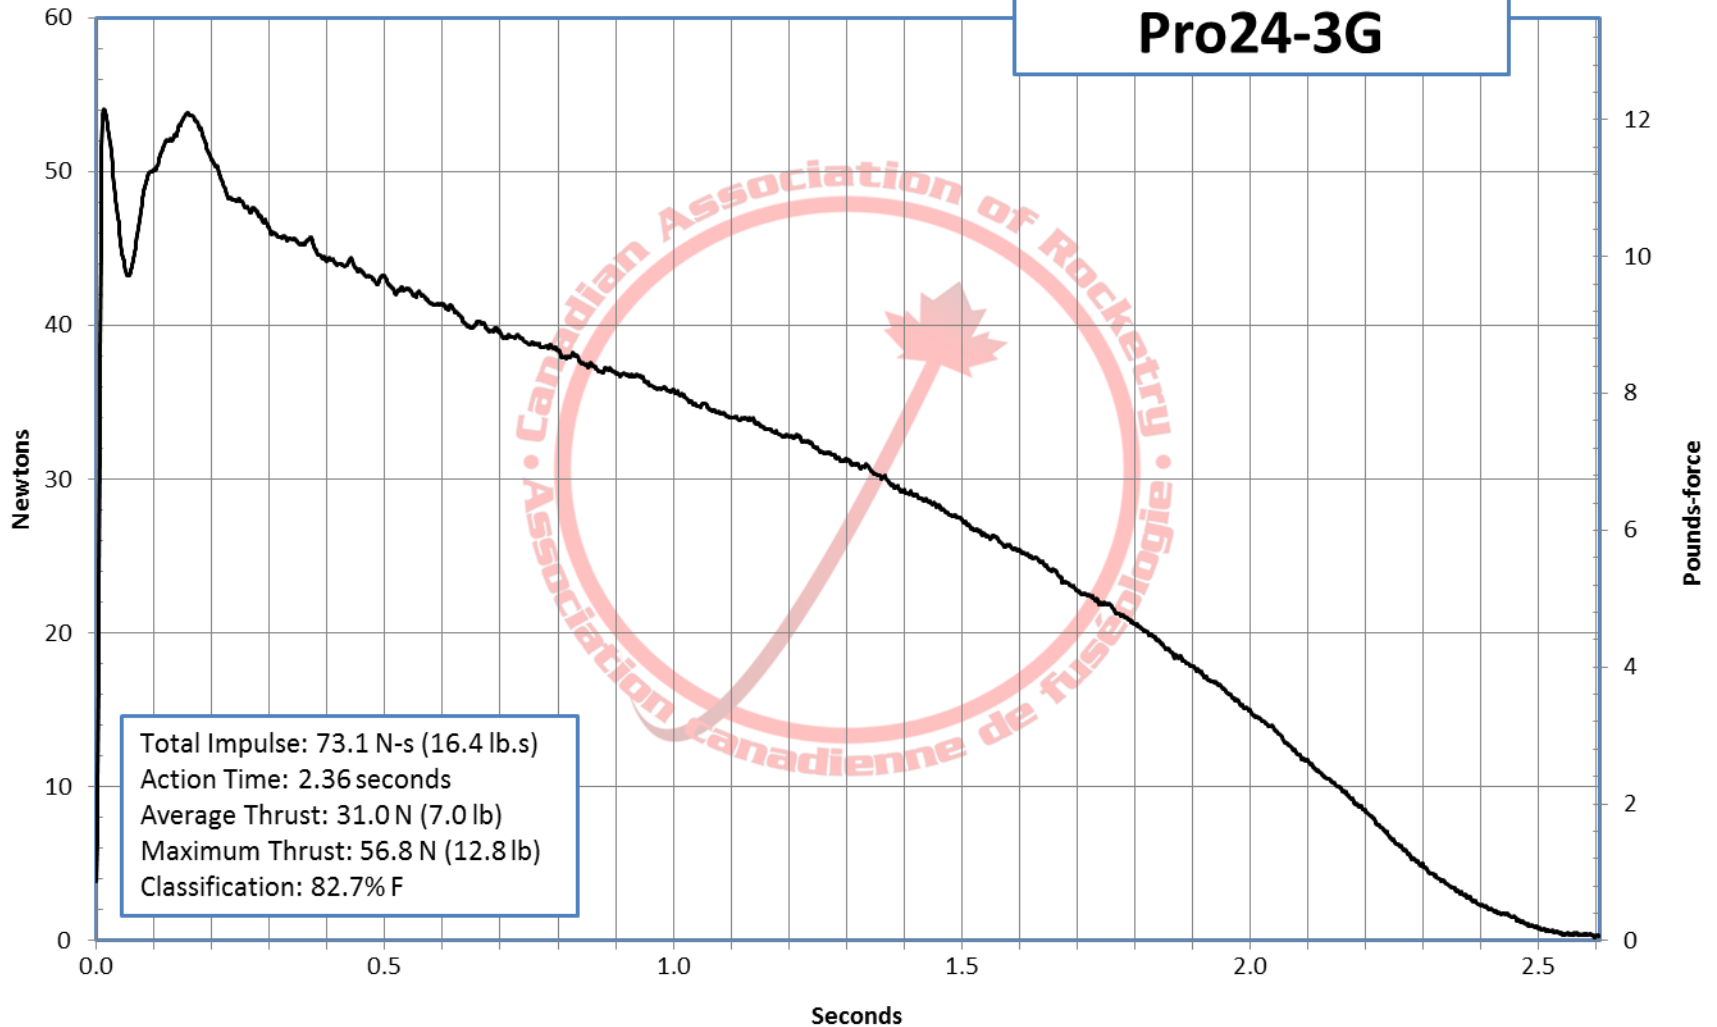

73-F30-WH/LB-6A Pro24-3G

Total Impulse: 73.1 N-s (16.4 lb.s)
Action Time: 2.36 seconds
Average Thrust: 31.0 N (7.0 lb)
Maximum Thrust: 56.8 N (12.8 lb)
Classification: 82.7% F